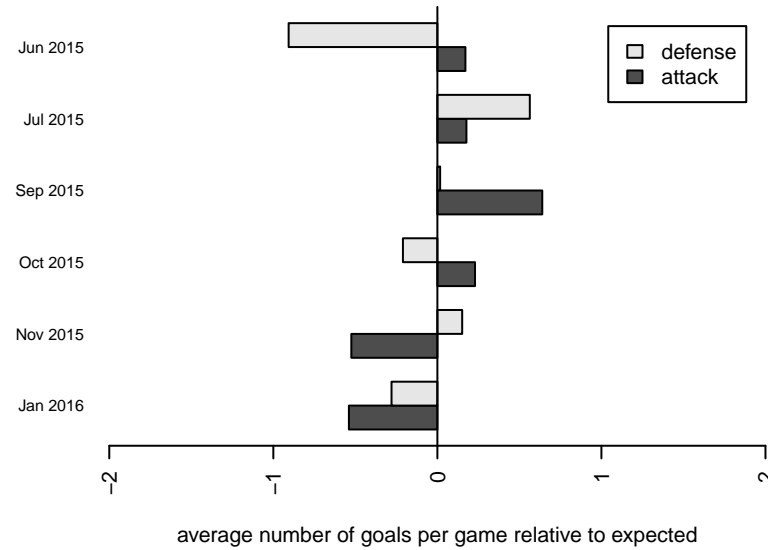

Performance relative to 13 month average