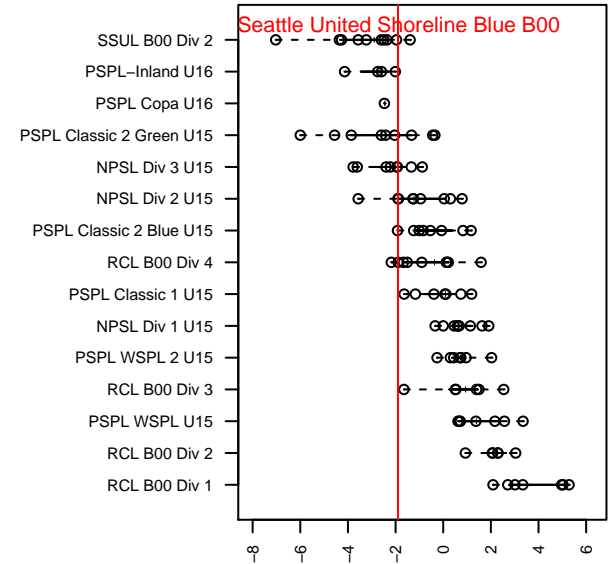

**attack and defense rating
relative to others at age
and all opponents in last 13 months**