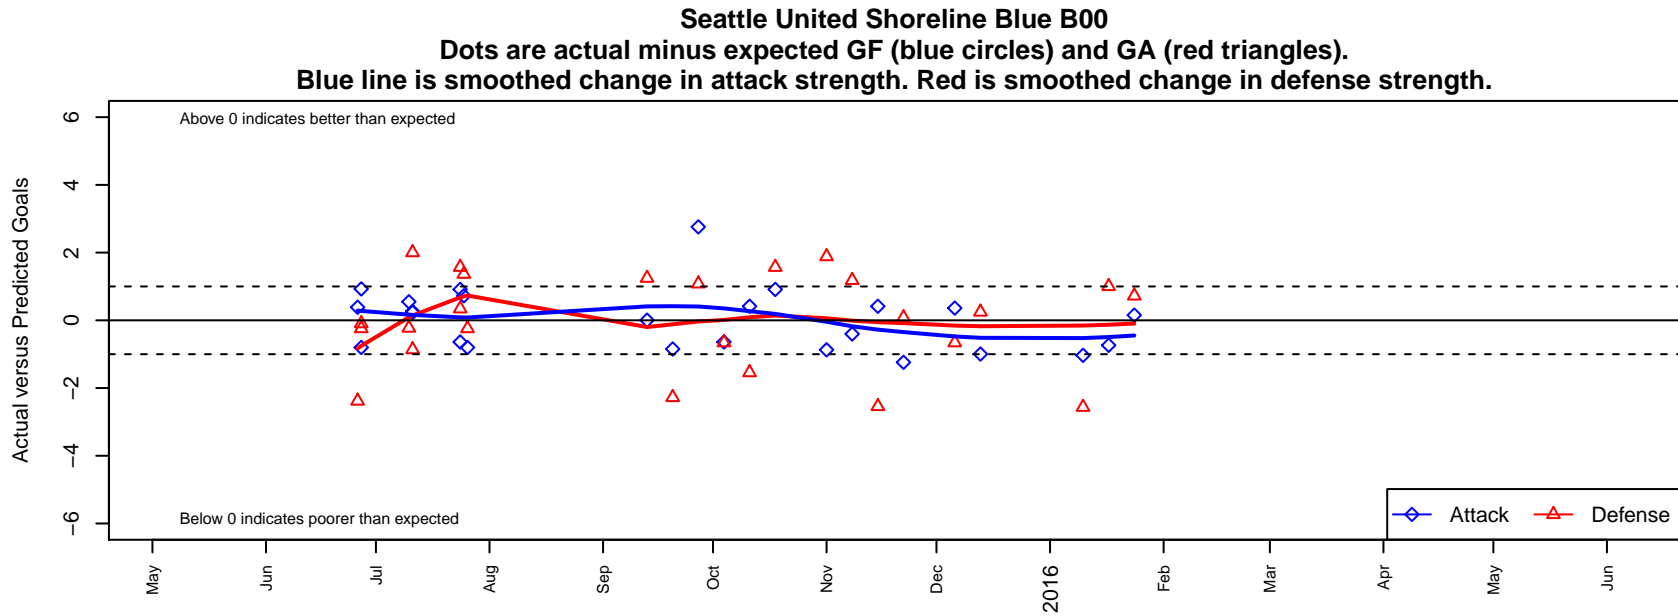

Seattle United Shoreline Blue B00

Seattle United Regional
 Shoreline, WA
 B00 total strength=1060
 attack=2.48 defense=2.43
 fall league = NPSL Div 2 U15

alt names used:
 58 SU Shoreline B00 Blue
 Seattle United Shoreline B00 Blue
 Seattle United SH B00 Blue
 Seattle United SH B00 Blue
 SU Shoreline B00 Blue

Venues played:
 2015 Baker Blast U14-15
 2015 Seattle United Cup BU15
 2015 Crossfire Select BU15 Silver
 2015 NPSL Division 2 U15
 2015 Founders Cup B00

**attack and defense variance (black dot)
relative to other teams
and top 10 in region**