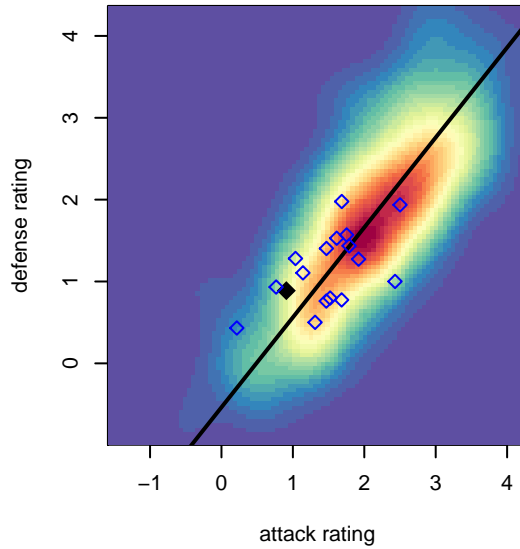

**attack and defense rating
relative to others at age
and all opponents in last 13 months**