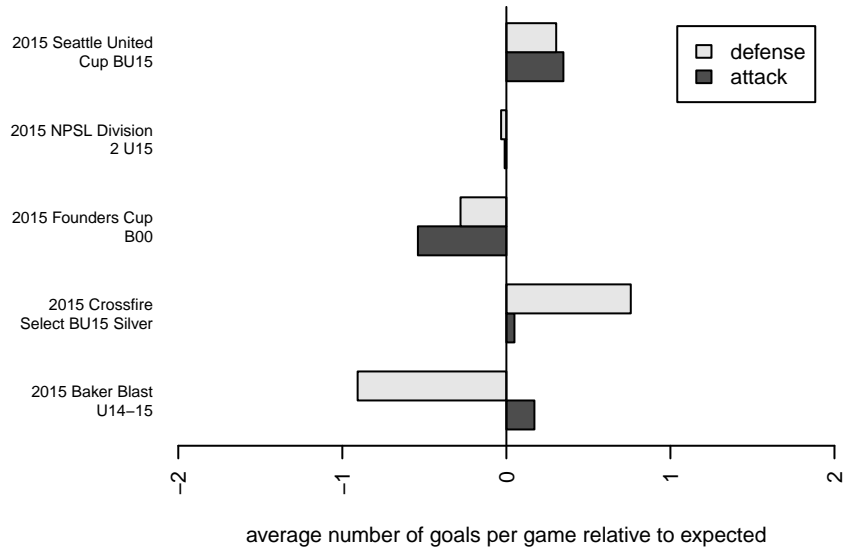

Performance relative to 13 month average